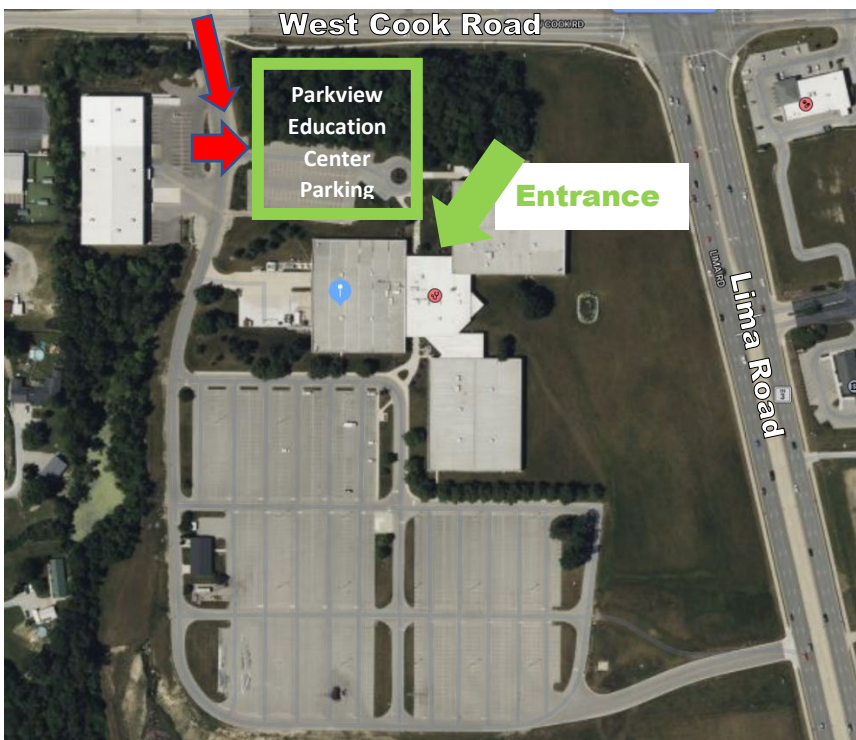

Directions to the Parkview Education Center

1919 West Cook Road
Fort Wayne, IN 46818

The Parkview Education Center (PEC) is located at the corner of West Cook and Lima Road.

Please give yourself an extra 5-10 minutes of travel time to park and get to the LEAD room.

- Enter from West Cook Road and take the first left turn into the parking lot. *(If you enter from Lima Road, you will not be able to access our parking lot.)*
- Walk up the curving sidewalk towards the flagpole.
- Enter through Door 1.
- Once inside, turn left down the first hallway.
- Enter the LEAD Room through the 2nd door on your left.

PEC Map

Entrance View