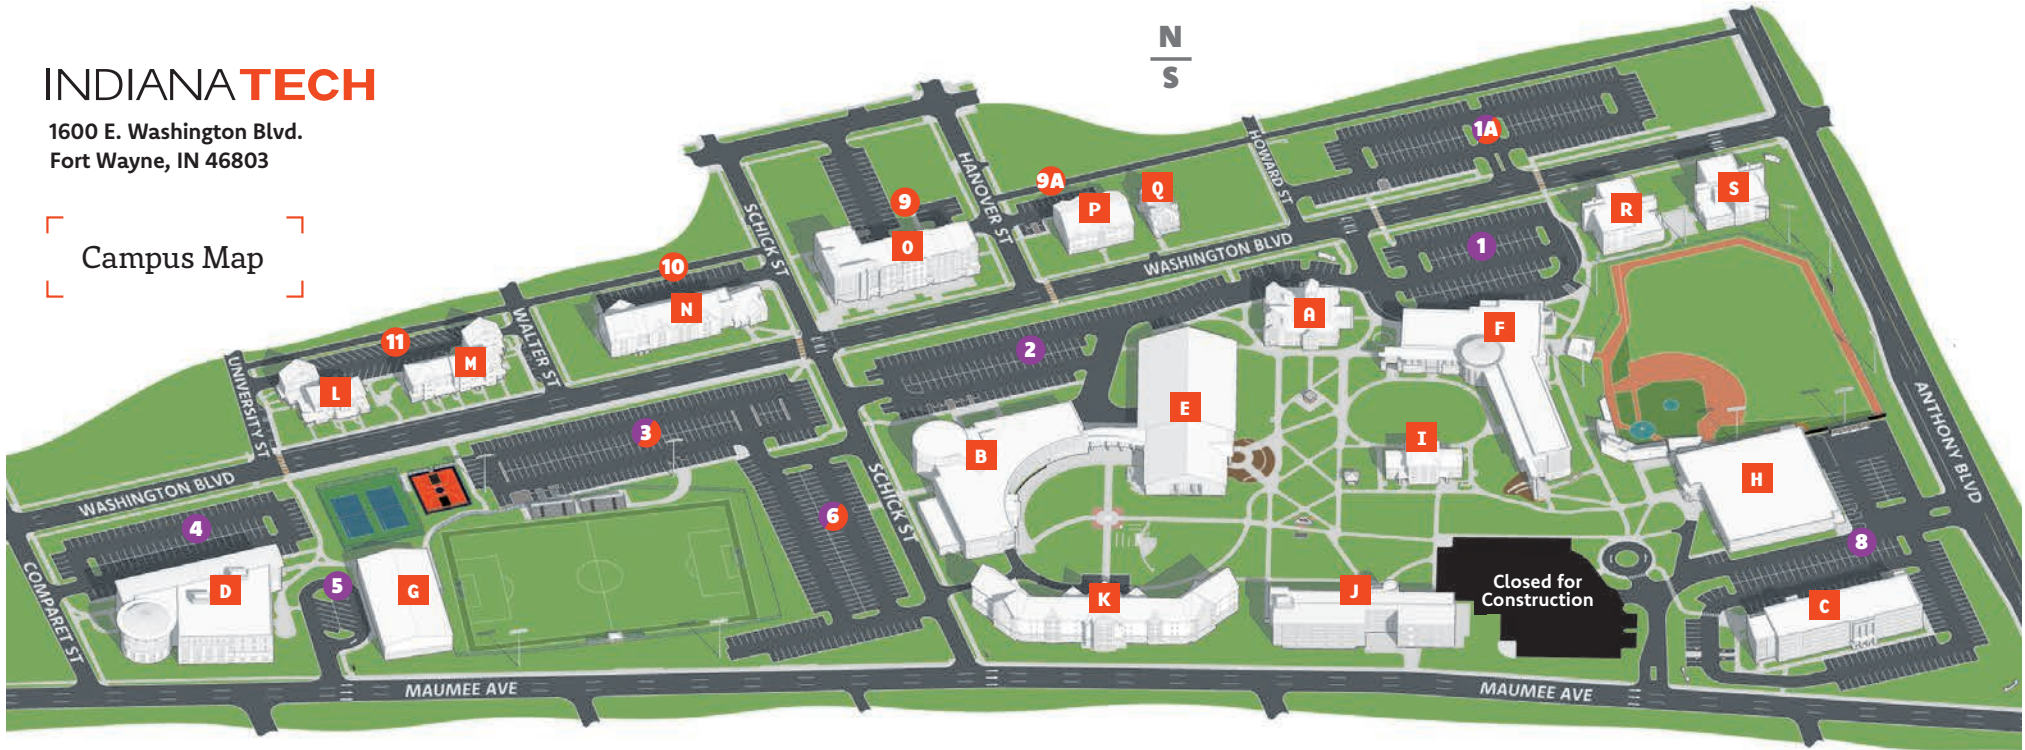

INDIANA TECH

1600 E. Washington Blvd.
Fort Wayne, IN 46803

Campus Map

A

ABBOTT CENTER

College of Professional Studies
(CPS) Admissions
Military and Veterans Center
Student Financial Services
(Business Office & Financial Aid)
Undergraduate Admissions
Welcome Center

B

ANDORFER COMMONS

Career Center
Dining Hall
Diversity & Inclusion
International Admissions
Magee-O'Connor Theater
Residence Life
Security
Seitz Conference Center
Student Affairs
Student Engagement
Tech Treasures
Wegener Worship Center

- K** PIERSON HALL
- L** WARRIOR ROW A
- M** WARRIOR ROW B
- N** KALBFLEISCH HALL
- O** SUMMIT HALL
Central Grounds
Market C, convenience store
Max's Bistro
- P** YERGENS-ROGERS HALL
- Q** SIGMA PHI EPSILON HOUSE
- R** EVANS-KIMMELL HALL
- S** FRANK & ANNE OROPEZA HALL

INDIANA TECH

377 E. Tillman Road
Fort Wayne, IN 46807

Warrior Park Map

A
SOFTBALL FIELD

B
WARRIOR ATHLETIC
MULTI-PURPOSE BUILDING

Athletic Offices
Bowling, Cross Country, Softball,
Tennis, Track and Field,
Men's Wrestling and
Women's Wrestling
Athletic Training
Wrestling Practice Facility